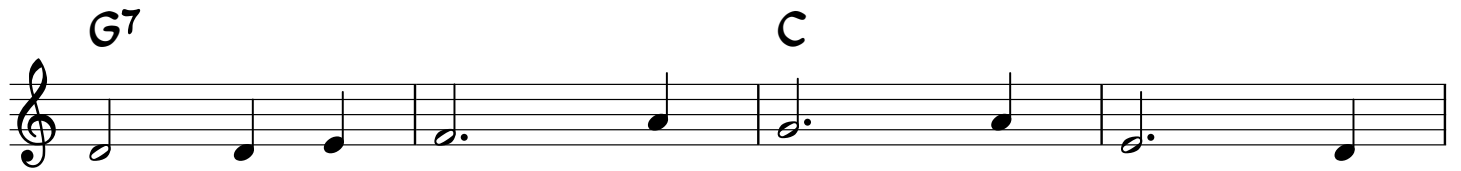

My Life Will Be Sweeter (Bb)