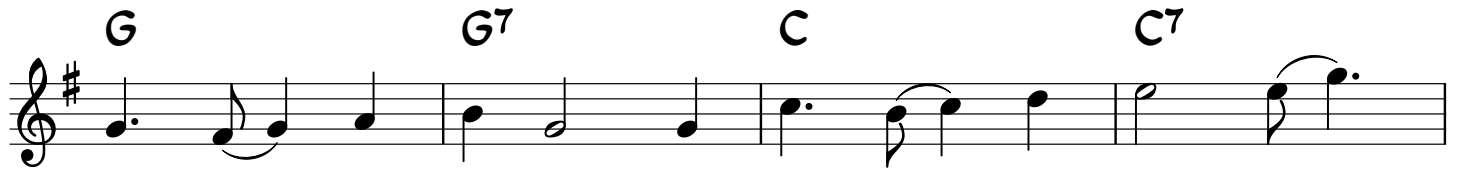

My Life Will Be Sweeter (Eb)