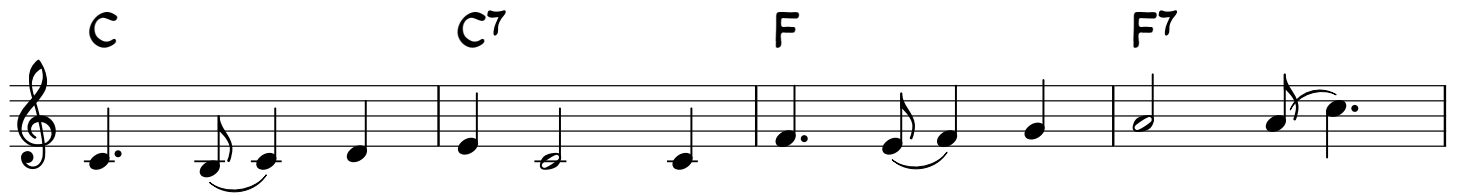

My Life Will Be Sweeter (Bb)