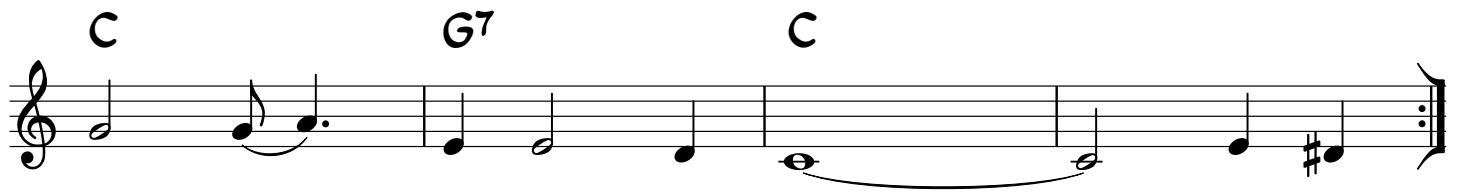

My Life Will Be Sweeter (Bb)